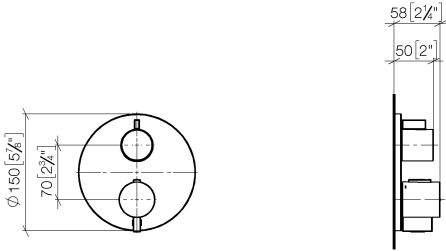

DORNBRACHT YAMOU Concealed thermostat with one function volume control - Chrome

36 425 831

- cover plate Ø 150 mm
- temperature control handle with safety limit stop at 38°C
- hot water temperature limiter, can be preset

Chrome

36 425 831-00 0010

Soft Black

36 425 831-69 0010

DORNBACHT YAMOU Concealed thermostat with one function volume control - Chrome

36 425 831
mm [inches]

Certificates

IAPMO_4976 (8).