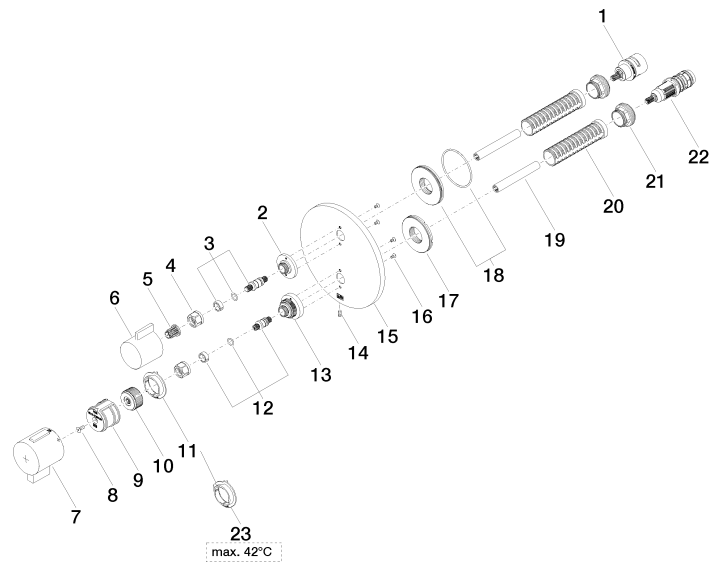

DORNBRACHT YAMOU Concealed thermostat with one function volume control - Chrome

36 425 831

- cover plate Ø 150 mm
- temperature control handle with safety limit stop at 38°C
- hot water temperature limiter, can be preset

Chrome

36 425 831-00 0010

Soft Black

36 425 831-69 0010

DORNBACHT YAMOU Concealed thermostat with one function volume control - Chrome

36 425 831
mm [inches]

Certificates

IAPMO_4976 (8).

DORNBACHT YAMOU Concealed thermostat with one function volume control - Chrome

36 425 831

Parts for other
finishes can be found
here: [Soft Black](#)

DORNBRAUCHT YAMOU Concealed thermostat with one function volume control - Chrome

36 425 831

Spare parts list

No.	Item Number	Name	Quantity used	Delivery time
1	90 90 03 166 00 90	top	1	2
2	09 12 12 053-00	base	1	10
3	04 29 06 111 01-00	spindle	1	10
4	90 23 30 023 00 90	nut	2	2
5	90 12 12 002 00 90	fixing cap	1	2
6	09 20 67 006-00	handle	1	10
7	90 17 33 019 00-00	handle	1	10
8	90 30 30 124 00 90	screw	1	2
9	90 12 12 052 00 90	base	1	2
10	09 12 12 054 90	base	1	2
11	09 28 10 190 90	regulator	1	2
12	04 29 06 024 01-00	spindle	1	10
13	09 12 12 051-00	base	1	10
14	09 31 11 134 90	pin	1	2
15	09 11 02 242-00	plate	1	10
16	09 30 30 157 90	screw	4	2
17	09 30 01 296 90	disc	1	2
18	90 30 01 190 00 90	disc	1	2
19	90 23 01 124 00 90	sleeve	2	2
20	90 18 40 077 01 90	spindle	2	2
21	09 24 04 257 90	nut	2	2
22	90 15 02 013 00 90	cartridge	1	2
23	09 28 10 189 90	regulator	1	2